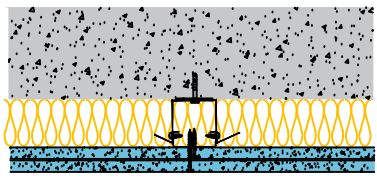

Fixing Brackets at 800mm centres  
 AH185 = 75mm Leg  
 AH186 = 125mm Leg  
 AH175 = 175mm Leg

SPEEDLINE Drywall Screws

2x15mm British Gypsum Gyproc SoundBloc F

50mm APR

SPEEDLINE SWL507 Wall Liner at 600mm centres

SPEEDLINE SWL60 Perimeter Track Fixed to Floor at 600mm centres with suitable fixing

SPEEDLINE Intumescent Sealant

CDR No: DATE: 22/10/19 Details to be read in conjunction with project specification guidelines

WALL LINING SYSTEM - WL507-B-60F(50)

All performance data and system specifications are for systems constructed with materials & components as shown. The inclusion or substitution of any other manufacturers materials or components could invalidate test data and system performance and permission must be given in writing by SIG PLC.