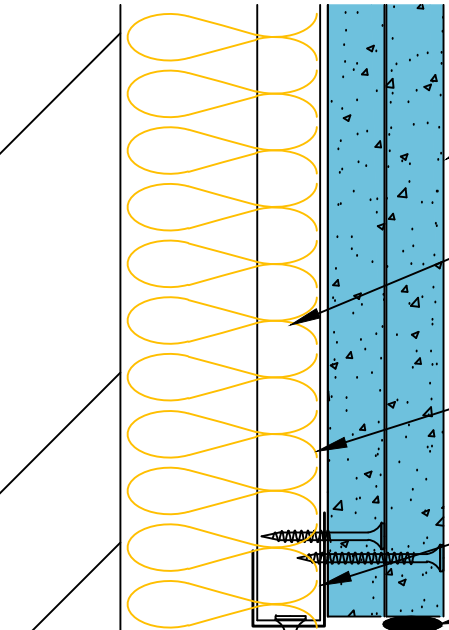

Fixing Brackets at 800mm centres  
 AH185 = 75mm Leg  
 AH186 = 125mm Leg  
 AH175 = 175mm Leg

SPEEDLINE Drywall Screws

2x15mm British Gypsum Gyproc SoundBloc F

50mm APR

SPEEDLINE SWL507 Wall Liner at 600mm centres

SPEEDLINE SWL60 Perimeter Track Fixed to Floor at 600mm centres with suitable fixing

SPEEDLINE Intumescent Sealant

CDR No: DATE: 22/10/19 Details to be read in conjunction with project specification guidelines

WALL LINING SYSTEM - WL507-B-60F(50)

All performance data and system specifications are for systems constructed with materials & components as shown. The inclusion or substitution of any other manufacturers materials or components could invalidate test data and system performance and permission must be given in writing by SIG PLC.